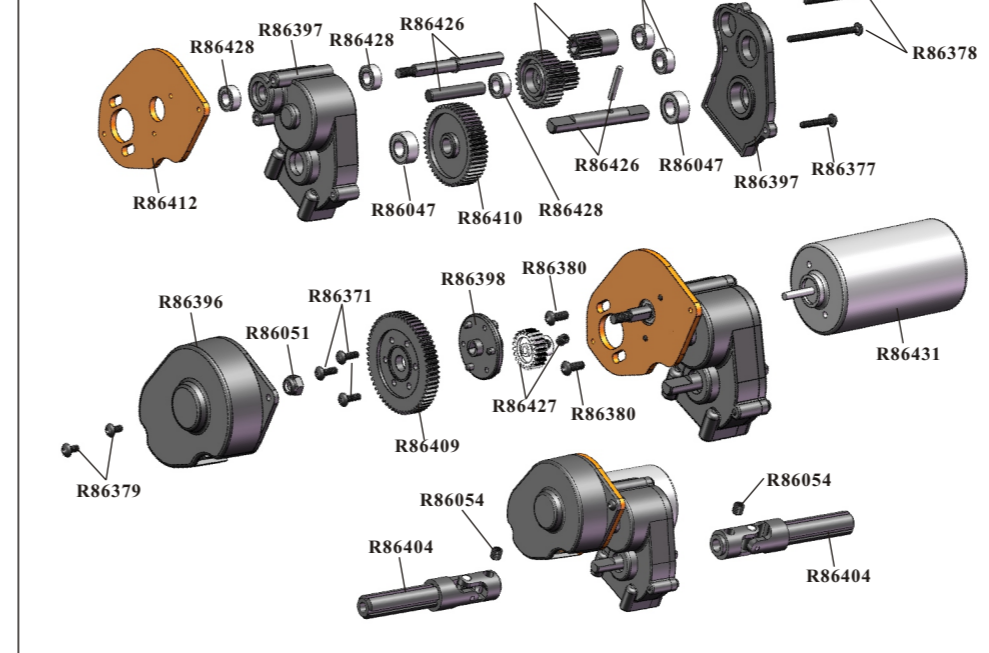

Spare Part

R86460 Air Grill/Front Body Post Set	R86461 Rear Mirror/Rear Body Post Set	PVC Body R86448-0(Clear) R86448-1(BL) R86448-2(O) (+Sticker)	R86449 PVC Roof Gover(White)
R86459 Roof Rack	R86463 LED Set	R86464 Cornering Light (L/R)	R86465 LED Light
R86435 Battery (7.2v1500mAh)	R86256 RGT Sticker	(Optionals) Roof Rack LED Light	02053 R-Clip (Body)

Optionals Part

R86369 Wire Head	R86366 Accessories Kit	P860067 Alloy Wheel Weight Set	P860065 Wheel (AL.) 1
P860066 Wheel (AL.) 2	R86314 Shock Absorbers(AL.)	680030 Universal Drive Shaft(AL.)	680035 Battery Tray (AL.)
680027 Chassis Platet(AL.)	R86314 Chassis Frame Block(AL.)	680001 Transmission Gear Housing Set(AL.)	P860085 PC Clear BODY+Sticker

Transmission Gear Assembly