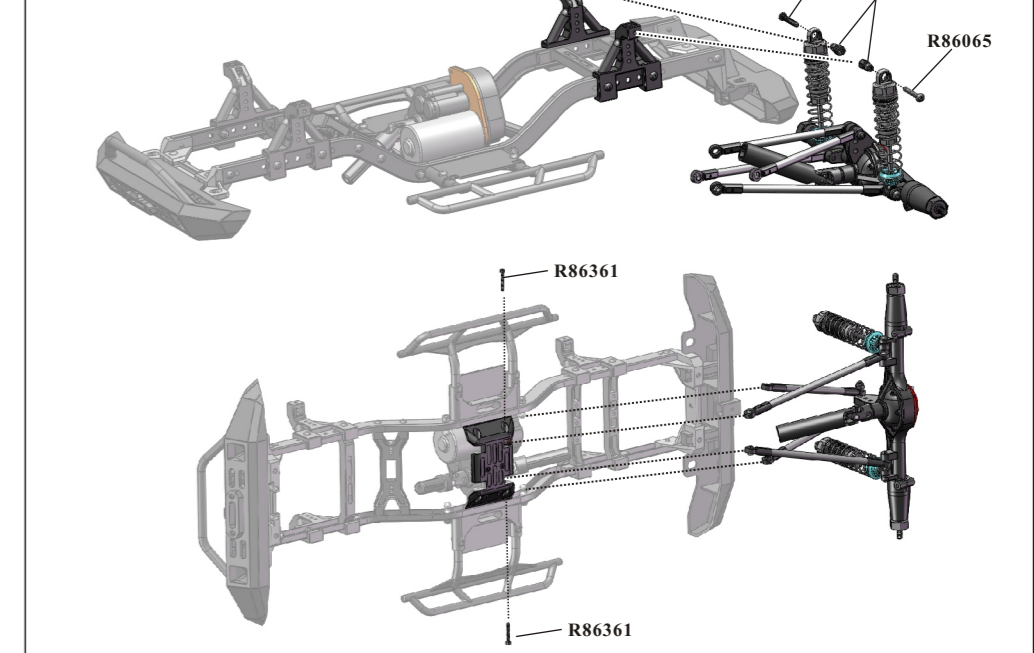

Rear Component Assembly