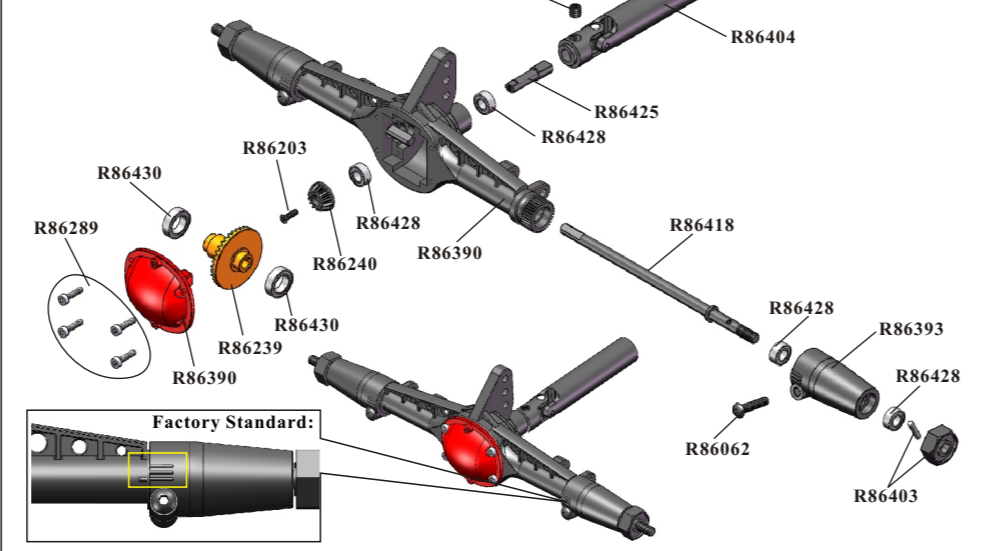

Spare Part

R86453  2.0 Cap Head 2.5*8	R86361  1.5 Cap Head 2*14	R86320  2.0 Cap Head 2.5*11	R86372  2.0 Flat Head 3*14
R86060  2.0 Button Head 3*10	R86068  2.0 Flat Head 3*8	R86340  2.0 Flat Head 3*6	R86374  1.5 Flat Head 2*12
R86375  2.0 Flat Head 2.0*15	R86203  1.5 Flat Head 2*5	R86378  1.5 Button Head 2*27	R86376  2.0 Button Head 3*22
R86065  2.0 Button Head 3*20	R86062  2.0 Button Head 3*14	R86060  2.0 Button Head 3*10	R86059  2.0 Button Head 3*8
R86058  2.0 Button Head 3*6	R86456  1.5 Button Head 2.5*4	R86380  1.5 Button Head 2.5*6	R86371  1.5 Button Head 2*6
R86379  1.5 Button Head 2*4	R86457  2.0 Flange Head Screws 3*8	R86458  1.5 Cap Head 2*10	R86377  1.5 Button Head 2*12
R86408  Servo Horn	 Servo-6KG	 ESC/Receiver	 Radio

Optionals Part

R86369  Wire Head	R86366  Accessories Kit	P860067  Alloy Wheel Weight Set	P860065  Wheel (AL.) 1
P860066  Wheel (AL.) 2	R86314  Shock Absorbers(AL.)	680030  Universal Drive Shaft(AL.)	680035  Battery Tray (AL.)
680027  Chassis Platet(AL.)	R86314  Chassis Frame Block(AL.)	680001  Transmission Gear Housing Set(AL.)	P860085  PC Clear BODY+Sticker

Transmission Gear Assembly

Rear Component Assembly

Chassis Rail Assembly

Front Component Assembly

Front Drive System Assembly

Rear Drive System Assembly

Suspension Assembly

Front Air Grill / Light Stand Assembly

Rear Body Post Set Assembly