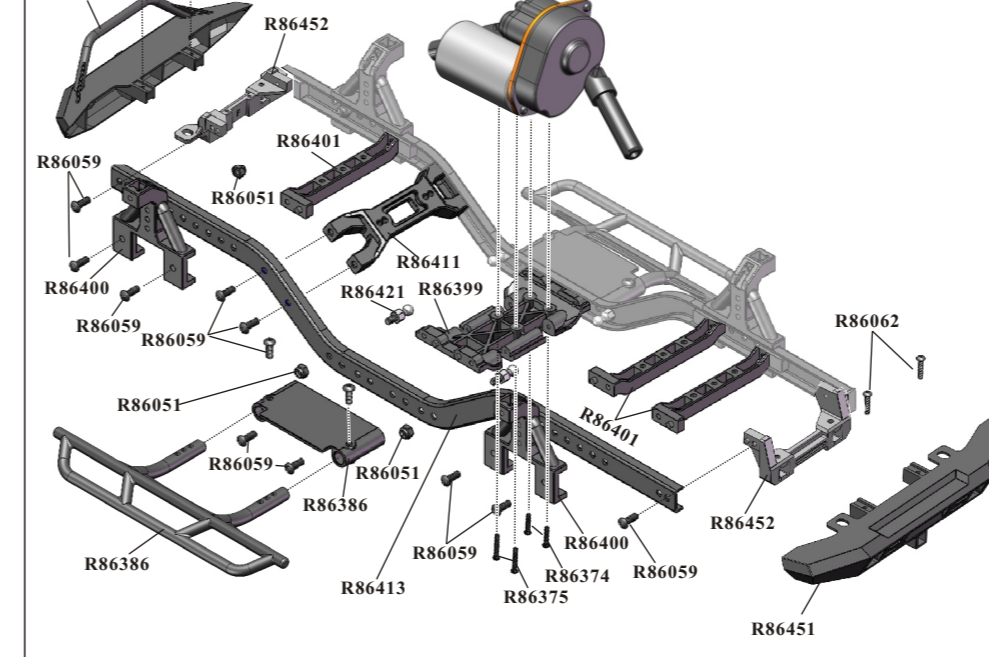

Spare Part

R86453  2.0 Cap Head 2.5*8	R86361  1.5 Cap Head 2*14	R86320  2.0 Cap Head 2.5*11	R86372  2.0 Flat Head 3*14
R86060  2.0 Button Head 3*10	R86068  2.0 Flat Head 3*8	R86340  2.0 Flat Head 3*6	R86374  1.5 Flat Head 2*12
R86375  2.0 Flat Head 2.0*15	R86203  1.5 Flat Head 2*5	R86378  1.5 Button Head 2*27	R86376  2.0 Button Head 3*22
R86065  2.0 Button Head 3*20	R86062  2.0 Button Head 3*14	R86060  2.0 Button Head 3*10	R86059  2.0 Button Head 3*8
R86058  2.0 Button Head 3*6	R86456  1.5 Button Head 2.5*4	R86380  1.5 Button Head 2.5*6	R86371  1.5 Button Head 2*6
R86379  1.5 Button Head 2*4	R86457  2.0 Flange Head Screws 3*8	R86458  1.5 Cap Head 2*10	R86377  1.5 Button Head 2*12
R86408  Servo Horn	 Servo-6KG	 ESC/Receiver	 Radio

Optionals Part

R86369  Wire Head	R86366  Accessories Kit	P860067  Alloy Wheel Weight Set	P860065  Wheel (AL.) 1
P860066  Wheel (AL.) 2	R86314  Shock Absorbers(AL.)	680030  Universal Drive Shaft(AL.)	680035  Battery Tray (AL.)
680027  Chassis Platet(AL.)	R86314  Chassis Frame Block(AL.)	680001  Transmission Gear Housing Set(AL.)	P860085  PC Clear BODY+Sticker

Transmission Gear Assembly

Rear Component Assembly

Chassis Rail Assembly

Front Component Assembly

Front Drive System Assembly

Rear Drive System Assembly

Suspension Assembly

Front Air Grill / Light Stand Assembly

Rear Body Post Set Assembly