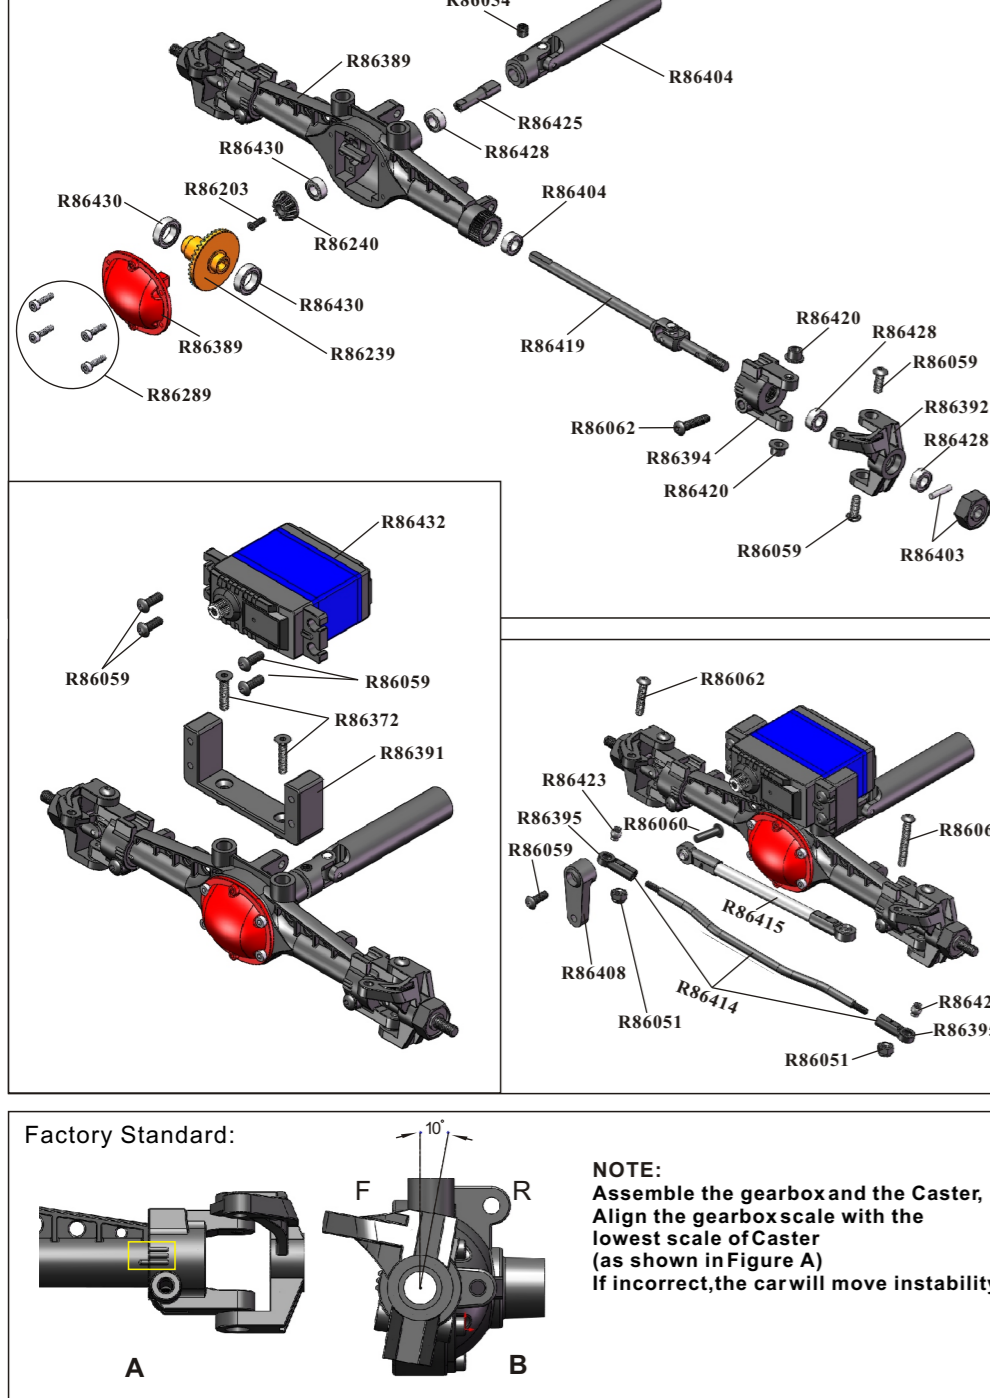

Spare Part

R86453  2.0 Cap Head 2.5*8	R86361  1.5 Cap Head 2*14	R86320  2.0 Cap Head 2.5*11	R86372  2.0 Flat Head 3*14
R86060  2.0 Button Head 3*10	R86068  2.0 Flat Head 3*8	R86340  2.0 Flat Head 3*6	R86374  1.5 Flat Head 2*12
R86375  2.0 Flat Head 2.0*15	R86203  1.5 Flat Head 2*5	R86378  1.5 Button Head 2*27	R86376  2.0 Button Head 3*22
R86065  2.0 Button Head 3*20	R86062  2.0 Button Head 3*14	R86060  2.0 Button Head 3*10	R86059  2.0 Button Head 3*8
R86058  2.0 Button Head 3*6	R86456  1.5 Button Head 2.5*4	R86380  1.5 Button Head 2.5*6	R86371  1.5 Button Head 2*6
R86379  1.5 Button Head 2*4	R86457  2.0 Flange Head Screws 3*8	R86458  1.5 Cap Head 2*10	R86377  1.5 Button Head 2*12
R86408  Servo Horn	 Servo-6KG	 ESC/Receiver	 Radio

Transmission Gear Assembly

Rear Component Assembly

Chassis Rail Assembly

Front Component Assembly

Front Drive System Assembly

Rear Drive System Assembly

Suspension Assembly

Front Air Grill / Light Stand Assembly

Rear Body Post Set Assembly