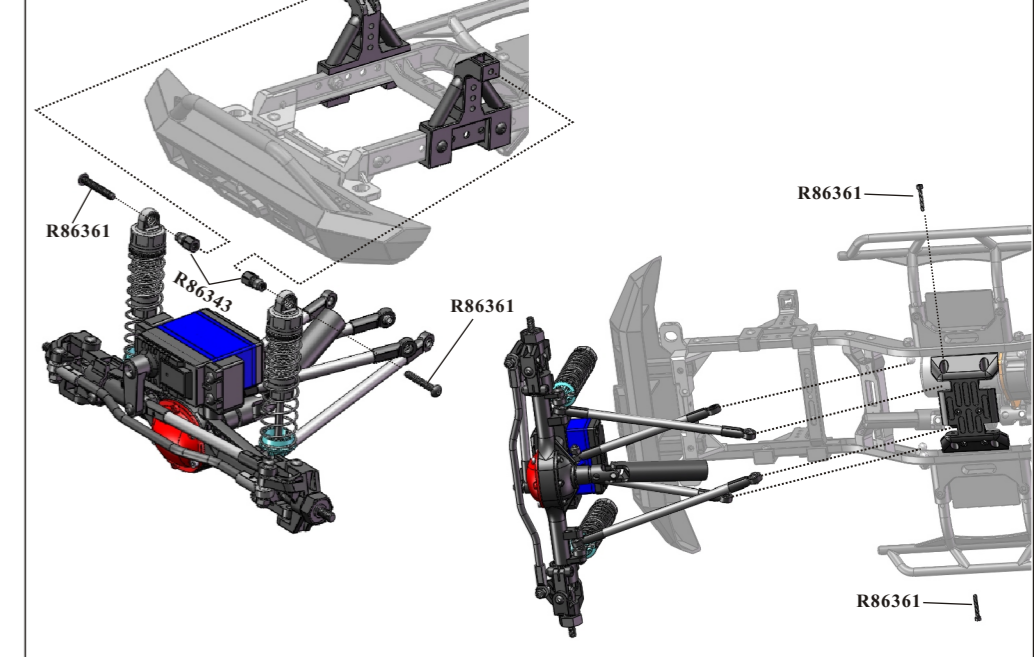

Spare Part

R86453  2.0 Cap Head 2.5*8	R86361  1.5 Cap Head 2*14	R86320  2.0 Cap Head 2.5*11	R86372  2.0 Flat Head 3*14
R86060  2.0 Button Head 3*10	R86068  2.0 Flat Head 3*8	R86340  2.0 Flat Head 3*6	R86374  1.5 Flat Head 2*12
R86375  2.0 Flat Head 2.0*15	R86203  1.5 Flat Head 2*5	R86378  1.5 Button Head 2*27	R86376  2.0 Button Head 3*22
R86065  2.0 Button Head 3*20	R86062  2.0 Button Head 3*14	R86060  2.0 Button Head 3*10	R86059  2.0 Button Head 3*8
R86058  2.0 Button Head 3*6	R86456  1.5 Button Head 2.5*4	R86380  1.5 Button Head 2.5*6	R86371  1.5 Button Head 2*6
R86379  1.5 Button Head 2*4	R86457  2.0 Flange Head Screws 3*8	R86458  1.5 Cap Head 2*10	R86377  1.5 Button Head 2*12
R86408  Servo Horn	 Servo-6KG	 ESC/Receiver	 Radio

Transmission Gear Assembly

Rear Component Assembly

Chassis Rail Assembly

Front Component Assembly

Front Drive System Assembly

Rear Drive System Assembly

Suspension Assembly

Front Air Grill / Light Stand Assembly

Rear Body Post Set Assembly