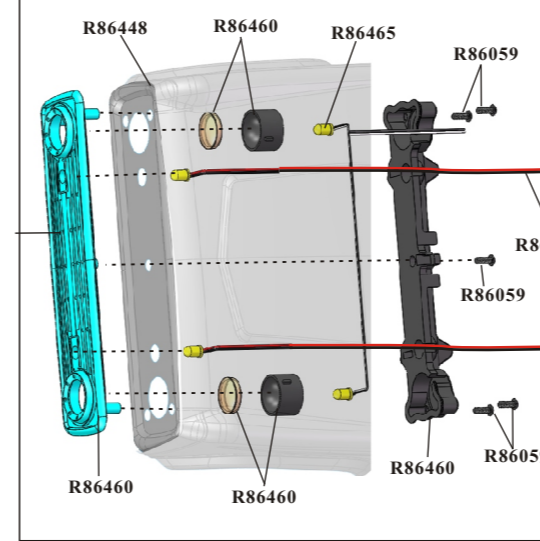

Optionals Part

R86369  Wire Head	R86366  Accessories Kit	P860067  Alloy Wheel Weight Set	P860065  Wheel (AL.) 1
P860066  Wheel (AL.) 2	R86314  Shock Absorbers(AL.)	680030  Universal Drive Shaft(AL.)	680035  Battery Tray (AL.)
680027  Chassis Platet(AL.)	R86314  Chassis Frame Block(AL.)	680001  Transmission Gear Housing Set(AL.)	P860085  PC Clear BODY+Sticker

Transmission Gear Assembly

Rear Component Assembly

Chassis Rail Assembly

Front Component Assembly

Front Drive System Assembly

Rear Drive System Assembly

Suspension Assembly

Front Air Grill / Light Stand Assembly

Rear Body Post Set Assembly