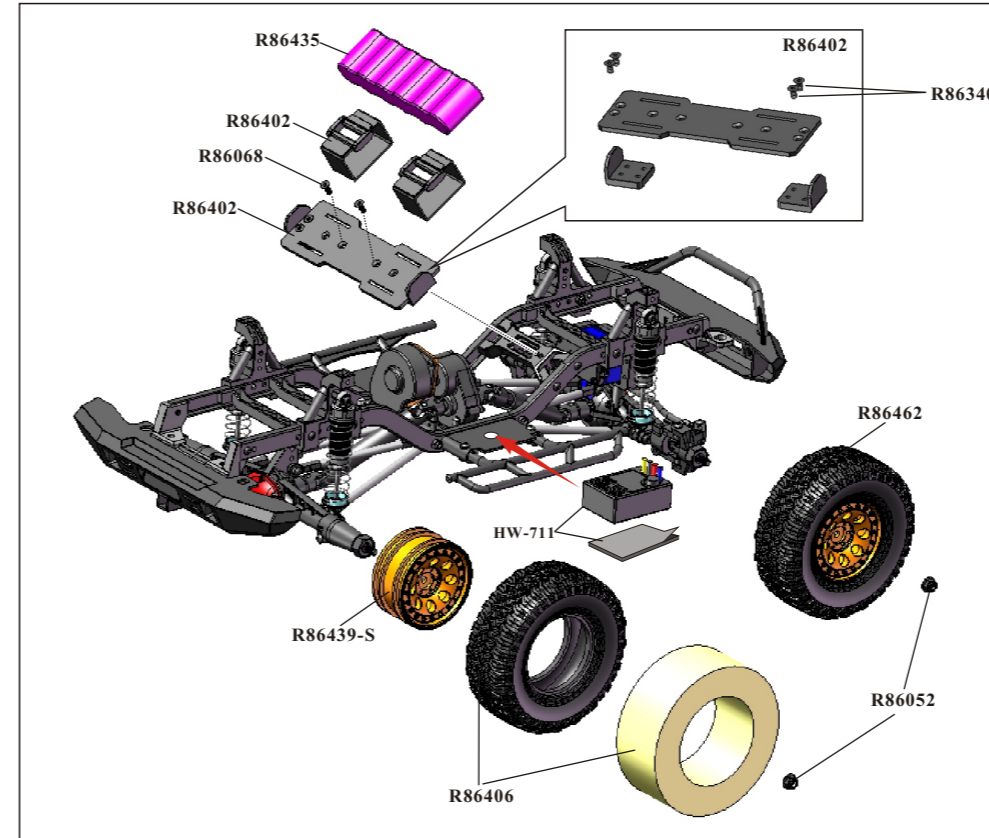

Spare Part

R86453  2.0 Cap Head 2.5*8	R86361  1.5 Cap Head 2*14	R86320  2.0 Cap Head 2.5*11	R86372  2.0 Flat Head 3*14
R86060  2.0 Button Head 3*10	R86068  2.0 Flat Head 3*8	R86340  2.0 Flat Head 3*6	R86374  1.5 Flat Head 2*12
R86375  2.0 Flat Head 2.0*15	R86203  1.5 Flat Head 2*5	R86378  1.5 Button Head 2*27	R86376  2.0 Button Head 3*22
R86065  2.0 Button Head 3*20	R86062  2.0 Button Head 3*14	R86060  2.0 Button Head 3*10	R86059  2.0 Button Head 3*8
R86058  2.0 Button Head 3*6	R86456  1.5 Button Head 2.5*4	R86380  1.5 Button Head 2.5*6	R86371  1.5 Button Head 2*6
R86379  1.5 Button Head 2*4	R86457  2.0 Flange Head Screws 3*8	R86458  1.5 Cap Head 2*10	R86377  1.5 Button Head 2*12
R86408  Servo Horn	 Servo-6KG	 ESC/Receiver	 Radio

Optionals Part

R86369  Wire Head	R86366  Accessories Kit	P860067  Alloy Wheel Weight Set	P860065  Wheel (AL.) 1
P860066  Wheel (AL.) 2	R86314  Shock Absorbers(AL.)	680030  Universal Drive Shaft(AL.)	680035  Battery Tray (AL.)
680027  Chassis Platet(AL.)	R86314  Chassis Frame Block(AL.)	680001  Transmission Gear Housing Set(AL.)	P860085  PC Clear BODY+Sticker

Transmission Gear Assembly

Rear Component Assembly

Chassis Rail Assembly

Front Component Assembly

Front Drive System Assembly

Rear Drive System Assembly

Suspension Assembly

Front Air Grill / Light Stand Assembly

Rear Body Post Set Assembly