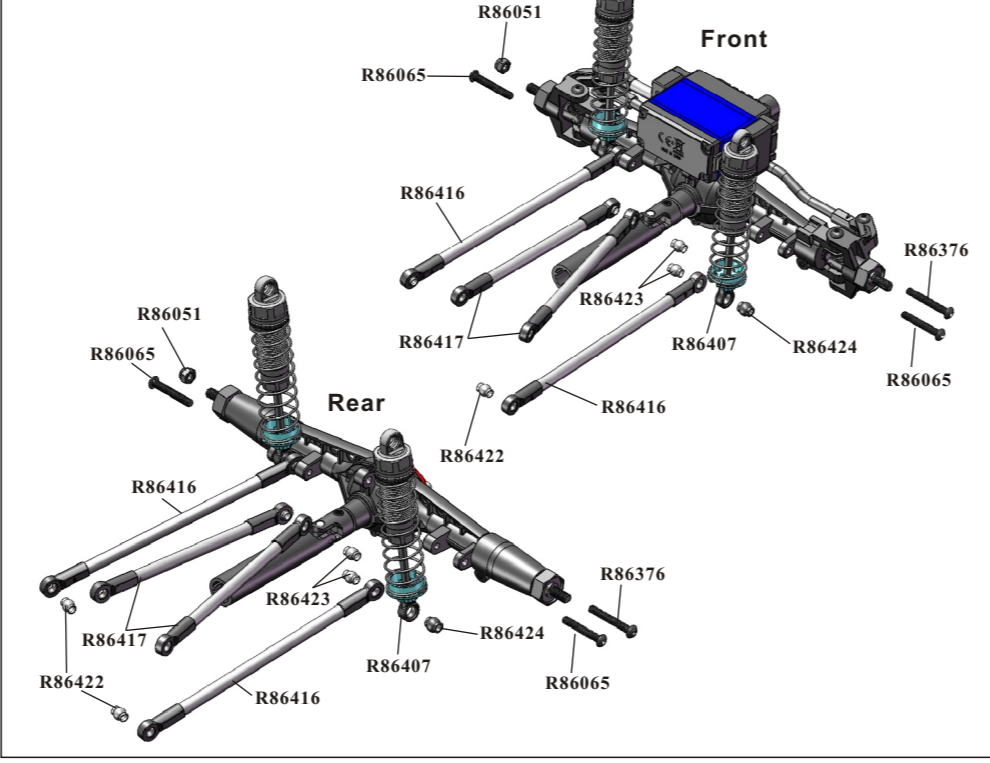

Spare Part

R86453  2.0 Cap Head 2.5*8	R86361  1.5 Cap Head 2*14	R86320  2.0 Cap Head 2.5*11	R86372  2.0 Flat Head 3*14
R86060  2.0 Button Head 3*10	R86068  2.0 Flat Head 3*8	R86340  2.0 Flat Head 3*6	R86374  1.5 Flat Head 2*12
R86375  2.0 Flat Head 2.0*15	R86203  1.5 Flat Head 2*5	R86378  1.5 Button Head 2*27	R86376  2.0 Button Head 3*22
R86065  2.0 Button Head 3*20	R86062  2.0 Button Head 3*14	R86060  2.0 Button Head 3*10	R86059  2.0 Button Head 3*8
R86058  2.0 Button Head 3*6	R86456  1.5 Button Head 2.5*4	R86380  1.5 Button Head 2.5*6	R86371  1.5 Button Head 2*6
R86379  1.5 Button Head 2*4	R86457  2.0 Flange Head Screws 3*8	R86458  1.5 Cap Head 2*10	R86377  1.5 Button Head 2*12
R86408  Servo Horn	 Servo-6KG	 ESC/Receiver	 Radio

Optionals Part

R86369  Wire Head	R86366  Accessories Kit	P860067  Alloy Wheel Weight Set	P860065  Wheel (AL.) 1
P860066  Wheel (AL.) 2	R86314  Shock Absorbers(AL.)	680030  Universal Drive Shaft(AL.)	680035  Battery Tray (AL.)
680027  Chassis Platet(AL.)	R86314  Chassis Frame Block(AL.)	680001  Transmission Gear Housing Set(AL.)	P860085  PC Clear BODY+Sticker

Transmission Gear Assembly

Rear Component Assembly

Chassis Rail Assembly

Front Component Assembly

Front Drive System Assembly

Rear Drive System Assembly

Suspension Assembly

Front Air Grill / Light Stand Assembly

Rear Body Post Set Assembly